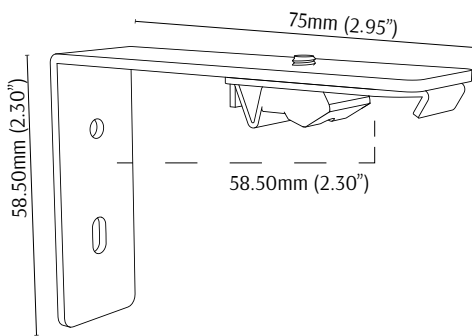

New C-Track Wall Holder (C009)

Click System Wall Mount for Convenient Installation Purpose.