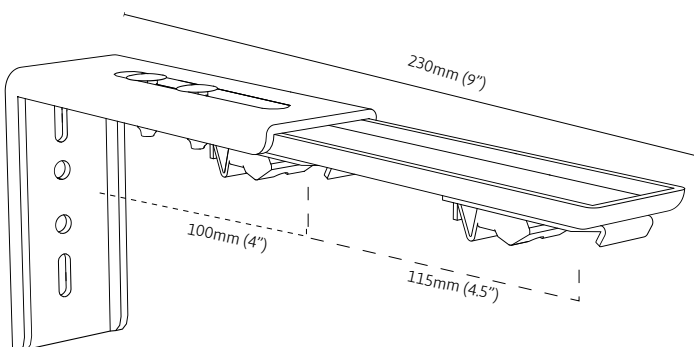

C-Track Channel (C001)
Aluminium Extruded, Powder Coated,
Compact Channel to Carry Lightweight Curtains.

C-Track Wall Mount (C002)
MS, Powder Coated, Click System Wall Mount for single layer standard pleat curtains.

C-Track Ceiling Mount (C003)
MS, Powder Coated, Click System Fittings for Ceiling installations.

C-Track "Screw-less" End Caps (C004)
In POM Material, DPFH Screw-Less Push System End-Cap Available for Quick Installation.

C-Track Standard Runner (C005)
In POM Material, Highly-Durable and Smooth, Curtain Track Runner for Pleat type Curtains.

Ripple Double Track Wall Holder for C-Track (RDH-CT01)

Developed to carry Wave Curtains.