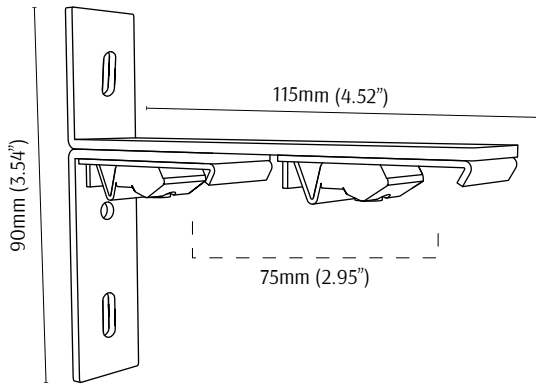

C-Track 2-Track Holder for Pleat Curtains (C006)

MS, Powder Coated, 2-Track Wall Mount to Carry Two Lightweight Curtains Simultaneously.