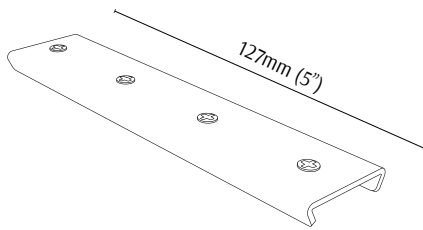

C-Track Jointer (C008)

Join Two Separate Curtain Tracks Together to Create One Long Piece.