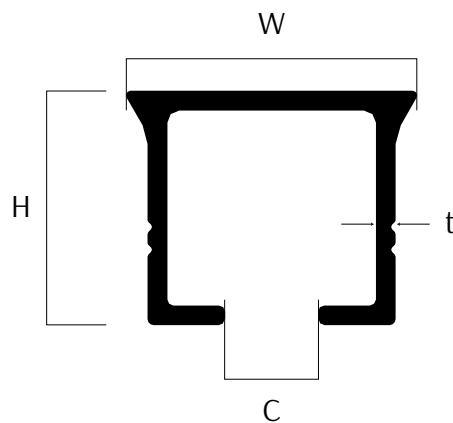

DPFH C-Track - Window Curtain Track Specifications

Introducing the C-Track, a compact and versatile Window Curtain Channel that is perfect for Lightweight curtains or shears.

(All Dimensions are in millimeter.)

Length	W	H	C	T
4.58m/15ft.	19.25	15.50	6.20	1.25

Summary of Profile

Dimensions: 19.25mm(W) x 15.50mm(H)

Material: Aluminium Alloy - 6063-T6 (HE9WP)

Length: 4.58m/15ft.

Weight: 0.188kg/m

Tensile Strength: 215MPA

Color: Signal White, Glossy Ivory, Brown, Light Gray, Black

C-Track Channel (C001)
Aluminium Extruded, Powder Coated,
Compact Channel to Carry Lightweight Curtains.

C-Track Wall Mount (C002)
MS, Powder Coated, Click System Wall Mount for single layer standard pleat curtains.