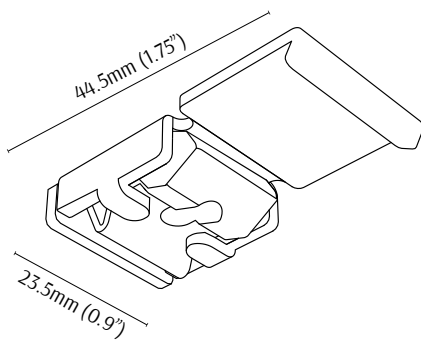

New C-Track Ceiling Holder (C010)

Click System Ceiling Mount for Convenient Installation Purpose.